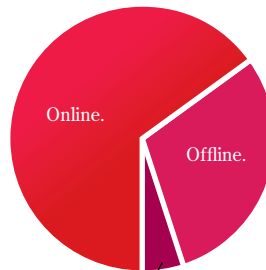

Time Spent...

Over the past 6 months

Online on iPhone.

Get in Touch:

Feel free to give me a call, or email

(917) 673-3257 | robert@nelsonmade.com